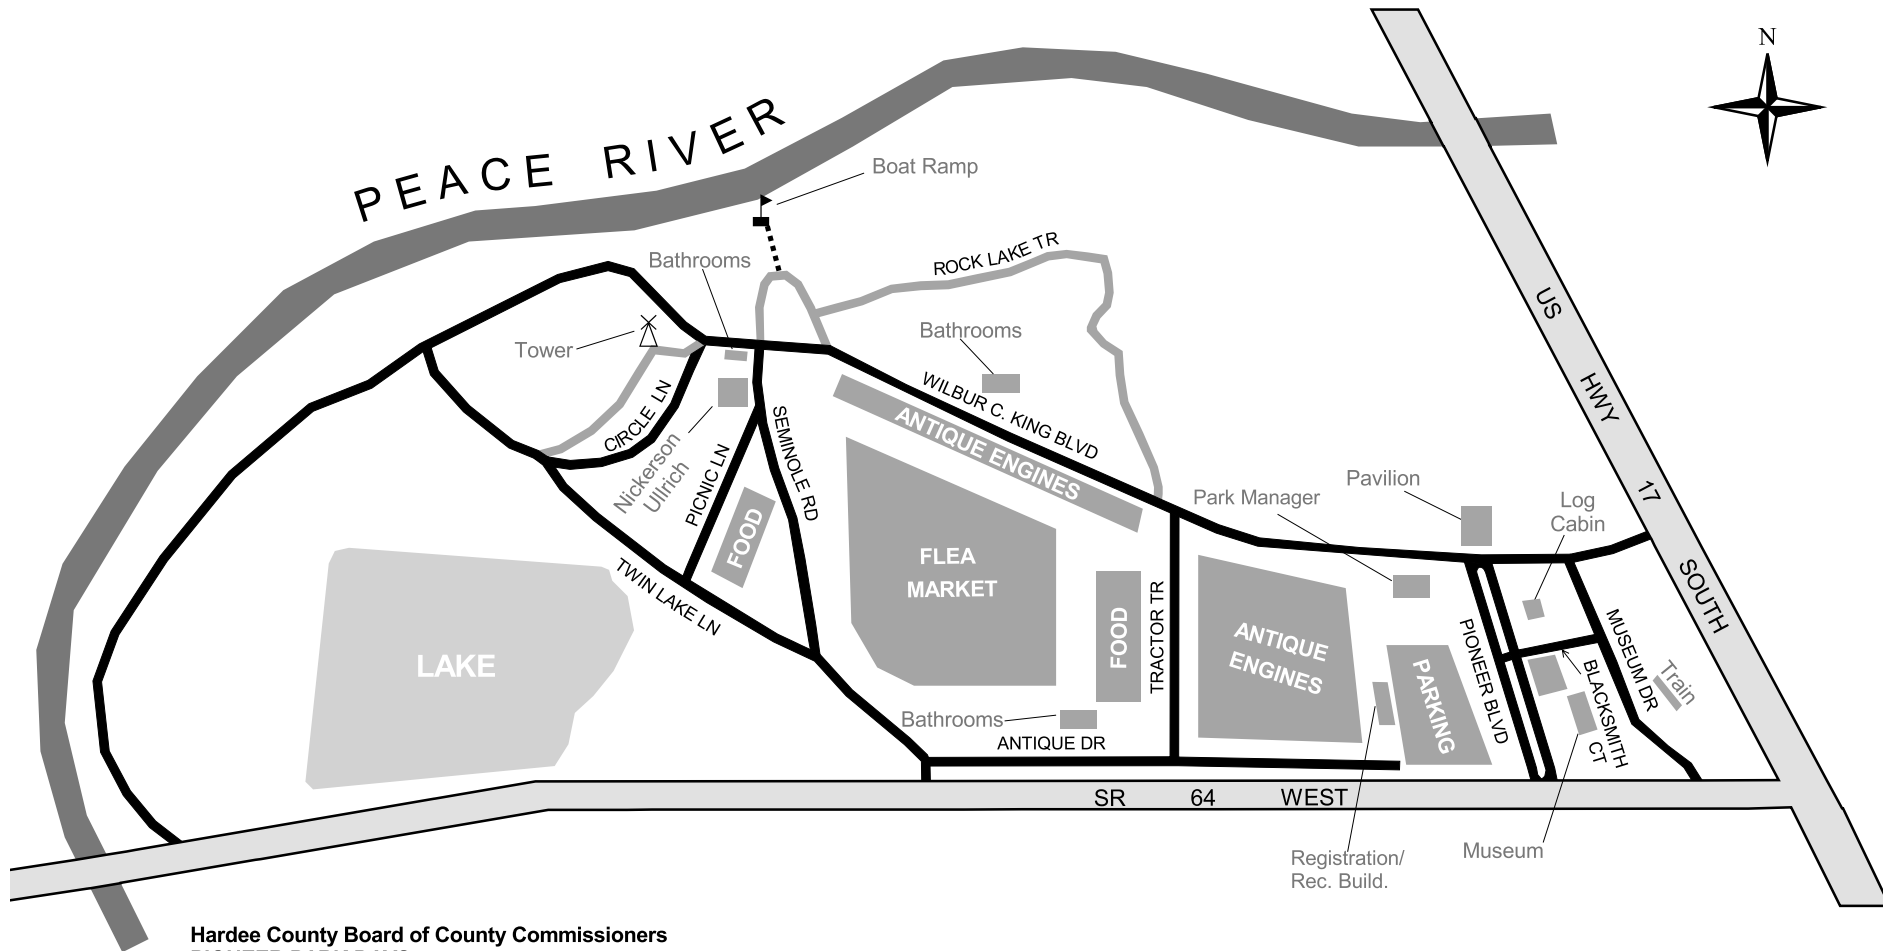

PIONEER PARK

Located at the Intersection of US 17 South and SR 64 West

Hardee County Board of County Commissioners
PIONEER PARK DAYS
412 W. Orange St., Rm A-102
Wauchula, FL 33873
Voice: 863-773-2161
www.hardeecounty.net
jane.long@hardeecounty.net